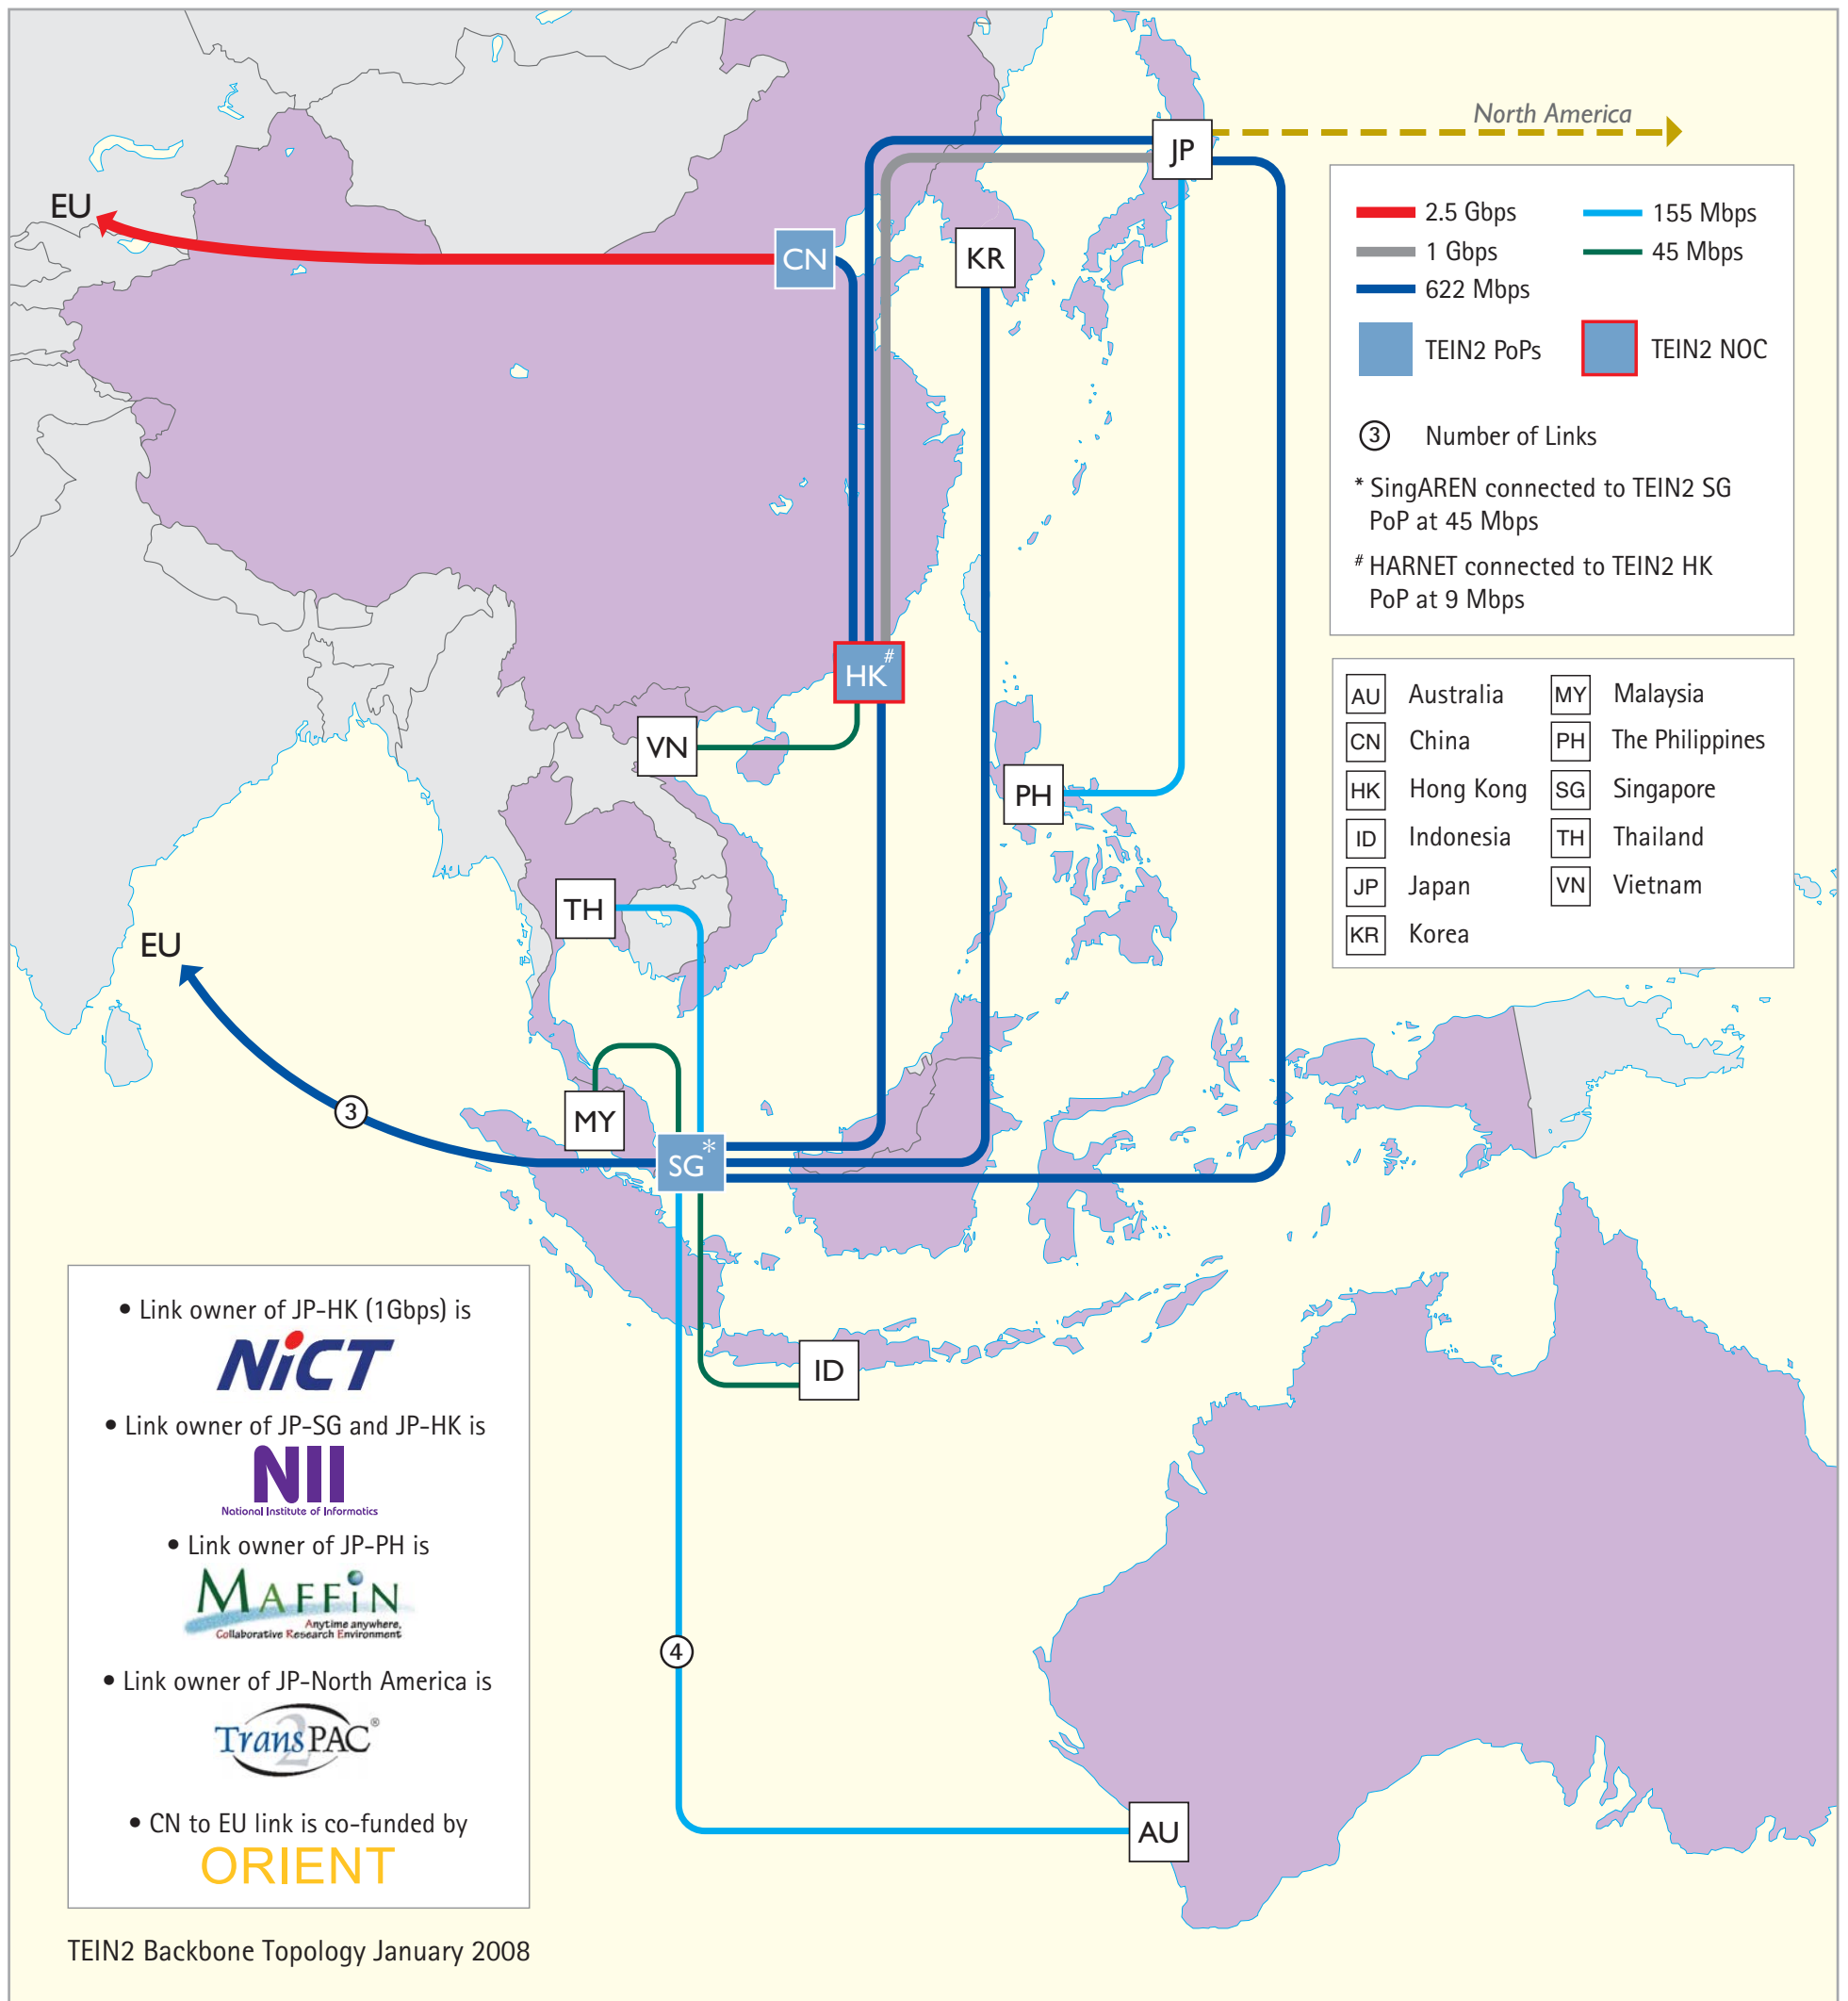

# TEIN2

## Regional Connectivity for Asia-Pacific Research and Education

Linking Asia-Pacific to Europe and beyond

TEIN2 is co-funded by the European Commission through the EuropeAid Co-operation Office

[www.tein2.net](http://www.tein2.net)